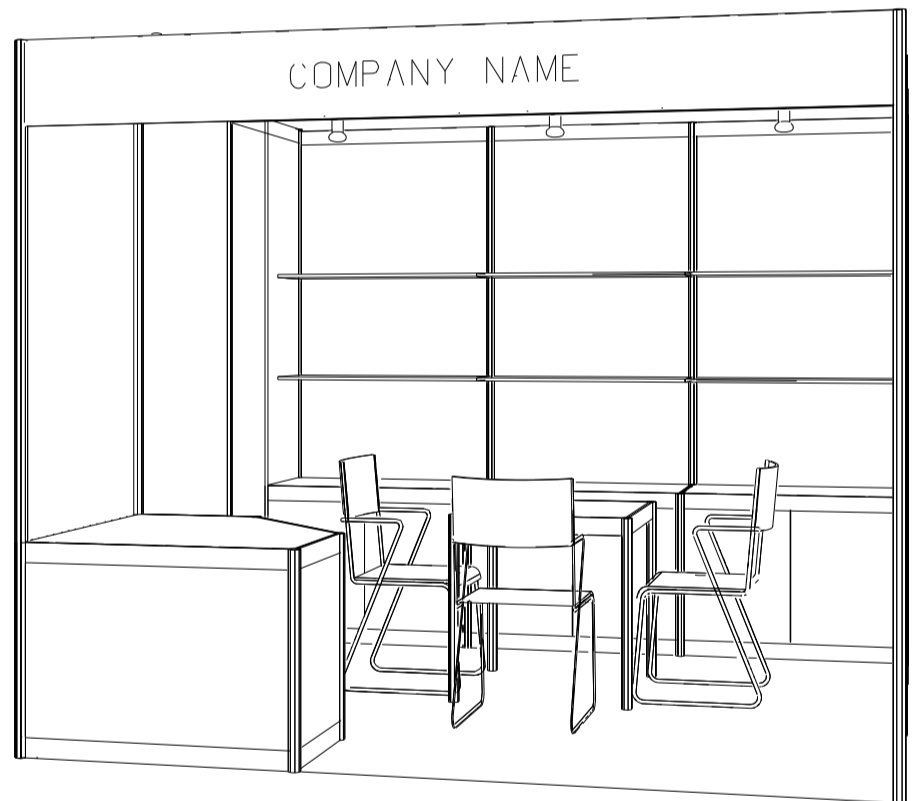

3M x 3M Standard Booth

三米乘三米標準攤位

BOOTH SPECIFICATIONS		QTY.
	LOCKABLE CABINET 1000L x 500W x 750H mm	3
	WOODEN DISPLAY SHELF FLAT (3000W X 300D mm)	2
	23W ENERGY SAVING LAMP SPOTLIGHT(YELLOW LIGHT)	3
	23W ENERGY SAVING LAMP LONGARMED SPOTLIGHT (YELLOW LIGHT)	2
	700W x 700D x 750H mm MEETING TABLE	1
	BLACK LEATHER CHAIR	3
	CEILING BEAM	3M
	DISPLAY PLATFORM	1
	RUBBISH BIN & CARPET (9sqm.)	