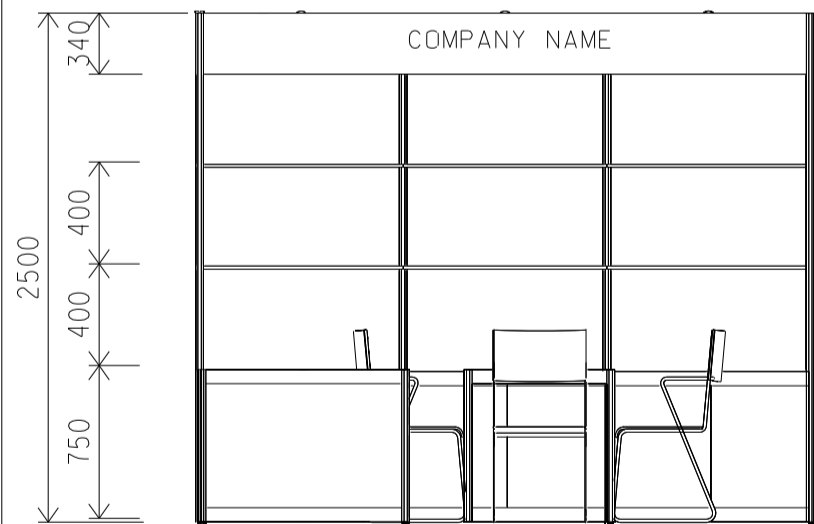

3M x 3M Standard Booth

三米乘三米標準攤位

BOOTH SPECIFICATIONS		QTY.
	LOCKABLE CABINET 1000L x 500W x 750H mm	3
	WOODEN DISPLAY SHELF FLAT (3000W X 300D mm)	2
	23W ENERGY SAVING LAMP SPOTLIGHT(YELLOW LIGHT)	3
	23W ENERGY SAVING LAMP LONGARMED SPOTLIGHT (YELLOW LIGHT)	2
	700W x 700D x 750H mm MEETING TABLE	1
	BLACK LEATHER CHAIR	3
	CEILING BEAM	3M
	DISPLAY PLATFORM	1
	RUBBISH BIN & CARPET (9sqm.)	