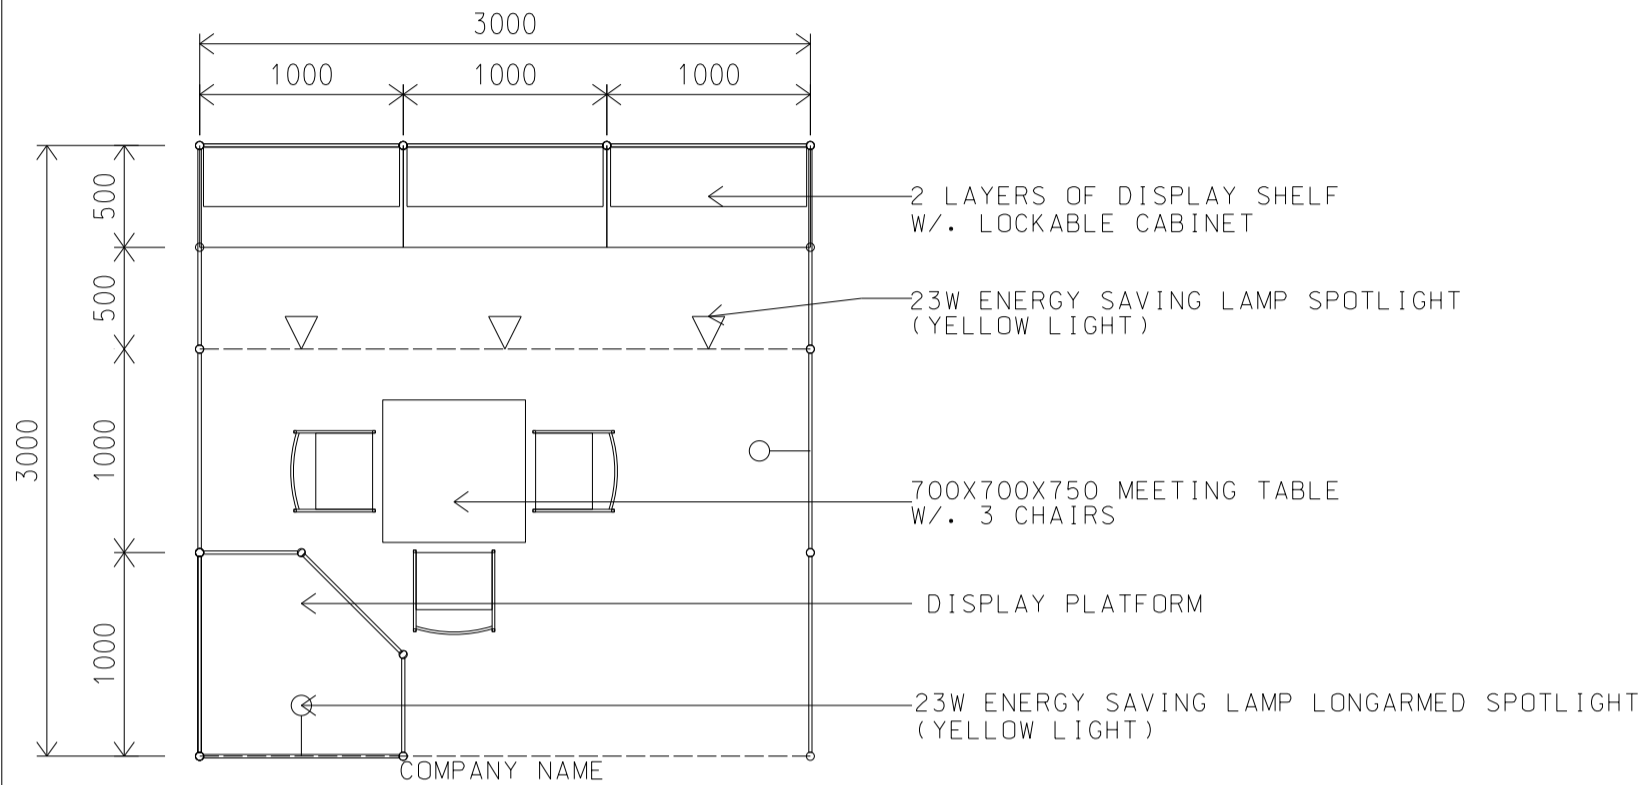

3M x 3M Standard Booth

三米乘三米標準攤位

BOOTH SPECIFICATIONS		QTY.
	LOCKABLE CABINET 1000L x 500W x 750H mm	3
	WOODEN DISPLAY SHELF FLAT (3000W X 300D mm)	2
	23W ENERGY SAVING LAMP SPOTLIGHT(YELLOW LIGHT)	3
	23W ENERGY SAVING LAMP LONGARMED SPOTLIGHT (YELLOW LIGHT)	2
	700W x 700D x 750H mm MEETING TABLE	1
	BLACK LEATHER CHAIR	3
	CEILING BEAM	3M
	DISPLAY PLATFORM	1
	RUBBISH BIN & CARPET (9sqm.)	